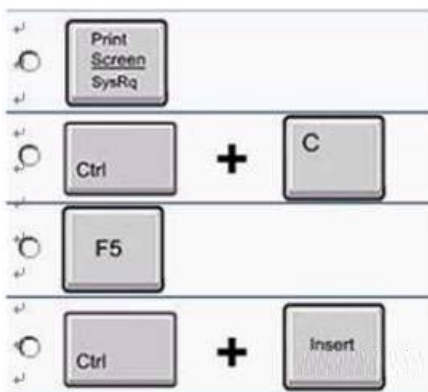

A. Select->start->shutdown->restart->ok

Answer: A

2. If the computer application you are working on has "frozen" what is the first thing you should do.?

- A. Re-install the non-responding application.
- B. Pressctrl+Alt+Delete.
- C. Turn off the PC's power supply.
- D. Slect Exit from the application's File menu.

Answer: B

3. Pressing which of the following keys would place a picture of what is currently displayed on your monitor onto the clipboard?

A. A

Answer: A

4. Use the simulated Windows Desktop to find out how much RAM is installed. Select the appropriate radio button then click on SUBMIT.