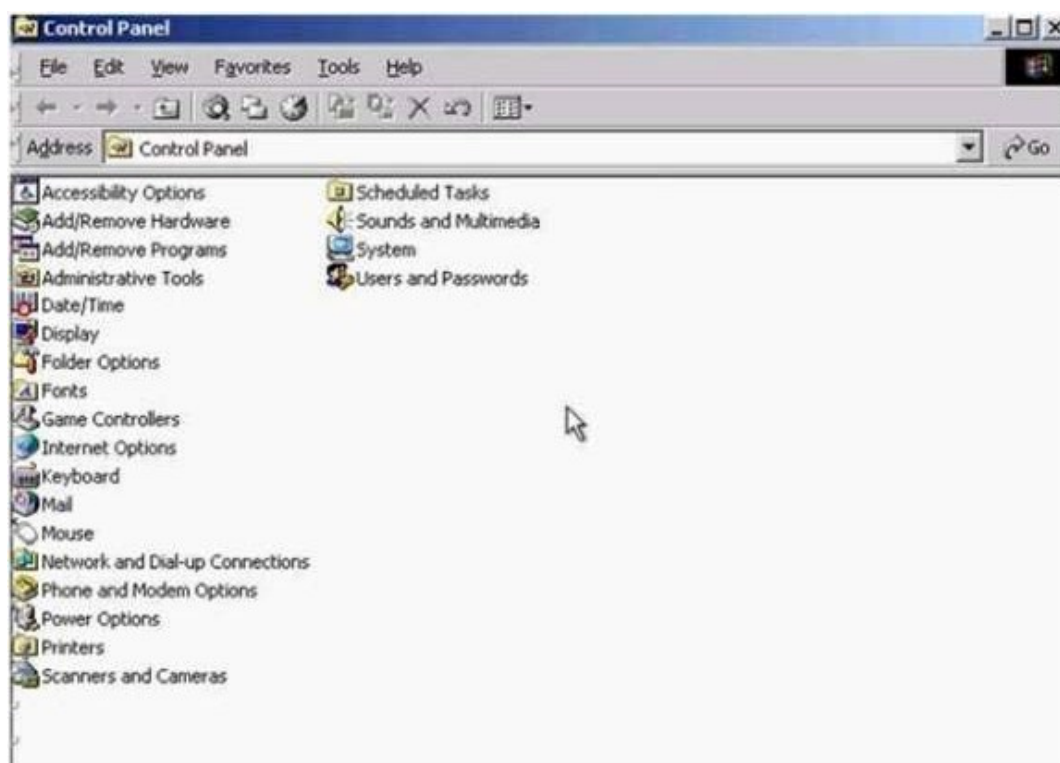

A. R.click on my computer->properties->General->select the RAM Speed->ok
Answer: A

5. Change the keyboard language to UK English.