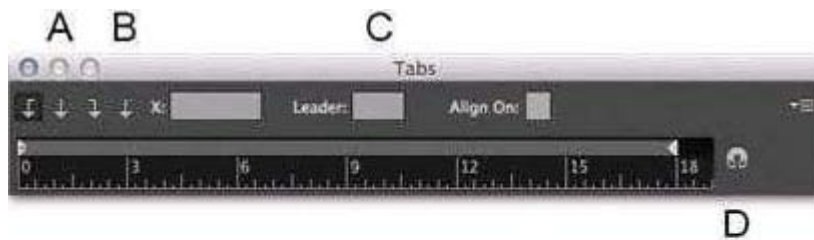

Answer: C

2. Click the Exhibit tab to see the exhibit.

Fugia nimolo 11/16
Platecu lparunt autae 1/4
Consequiae con corepta 1/16
Evelles magnien 13/16

You want to set up tabular content as shown.

Which option will let you align the fractions to the slash?